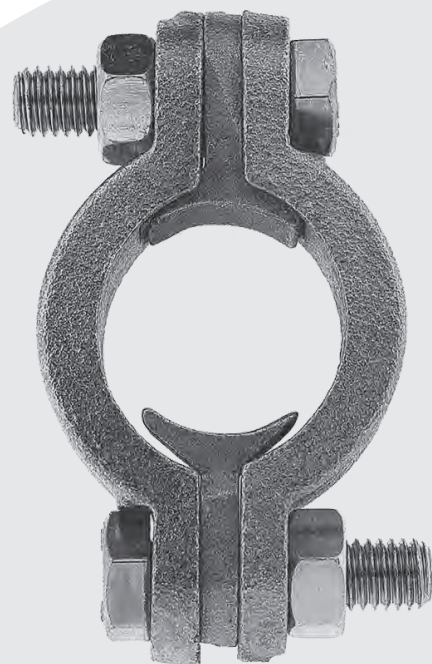

Balflex[®]

Clamps

GESFLUID

DOUBLE BOLT

85.DB01 - Double Bolt Clamp

Male NPT Thread x Hose Nipple Connection

ø Range (mm)		Reference
From	To	
17	22	85.DB01.022
22	29	85.DB01.029
29	34	85.DB01.034
33	40	85.DB01.040
41	49	85.DB01.049
48	60	85.DB01.060
60	87	85.DB01.076
89	94	85.DB01.094
95	115	85.DB01.115

WORM DRIVE

85.0008 / 0013 - Worm Drive Clamp

STEEL: 8mm large from model 85.0008.13 to model 85.0008.19; 13mm large from model 85.0013.025 to model 85.0013.300

ø Range (mm)		Reference
From	To	
9	13	85.0008.013
10	16	85.0008.016
13	19	85.0008.019
16	25	85.0013.025
19	29	85.0013.029
22	32	85.0013.032
25	38	85.0013.038
32	44	85.0013.044
35	51	85.0013.051
38	57	85.0013.057
44	64	85.0013.064
51	70	85.0013.070
64	76	85.0013.076
70	89	85.0013.089
76	92	85.0013.092
78	101	85.0013.101
91	114	85.0013.114
105	127	85.0013.127
118	140	85.0013.140
130	152	85.0012.152
150	175	85.0013.175
180	200	85.0013.200
200	225	85.0013.225
251	300	85.0013.300