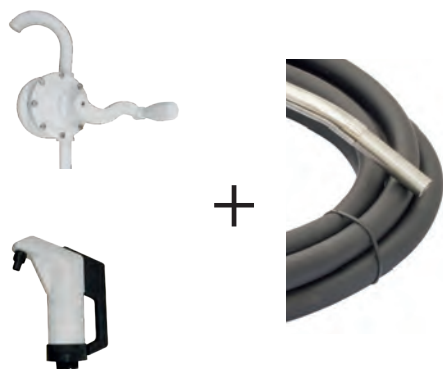

#### Kit

	ROTATIVE	PISTON
• Hose [m, Ø]:	3m, 3/4"	3m, 3/4"
• Adaptor for tank:	Yes	Yes

# UREA HAND PUMP

KIT POMPA ROTATIVA  
ROTATIVE PUMP KIT

KIT POMPA PISTONI  
PISTON PUMP KIT

Disponibile la pompa singola o  
il kit completo di tubi e raccordi

*Single pump or complete kit with  
hoses and fittings available*