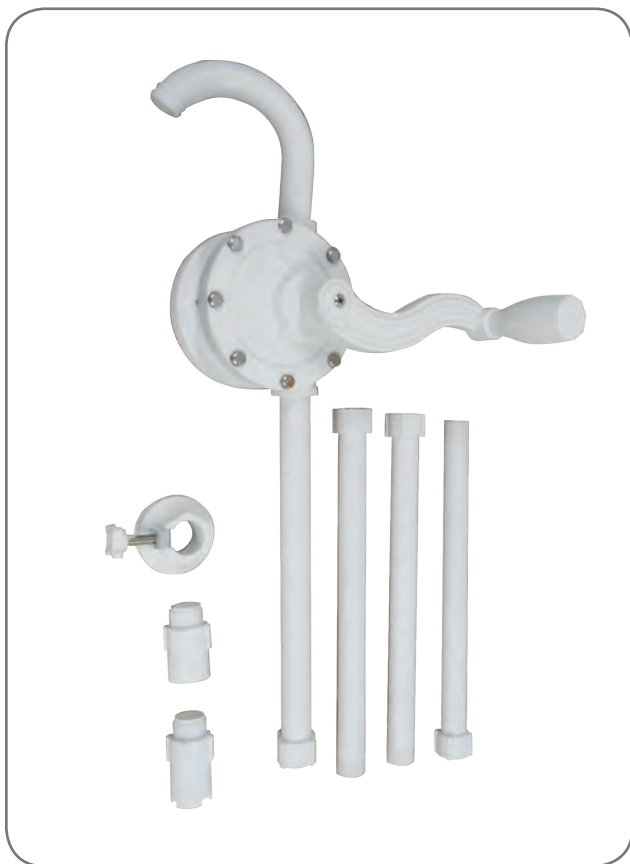

UREA HAND PUMP